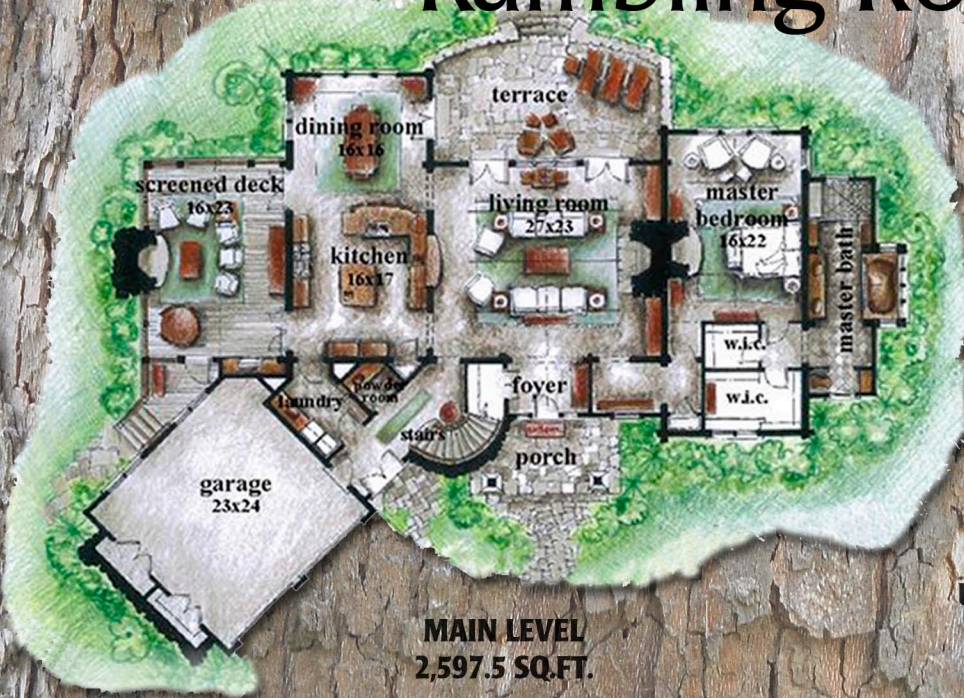

natural element homes™

designer homes: timber frame ♦ log ♦ hybrid

Rambling Rose

MAIN LEVEL
2,597.5 SQ.FT.

UPPER LEVEL
1,649 SQ.FT.

- Exclusively Provided by Natural Element Homes™ • Design Customization Included
- Complete Home Package • Nationwide Construction Services
- 97% Customer Satisfaction Rating • Since 1975 • Call Toll-Free to get Started: 866-618-6564