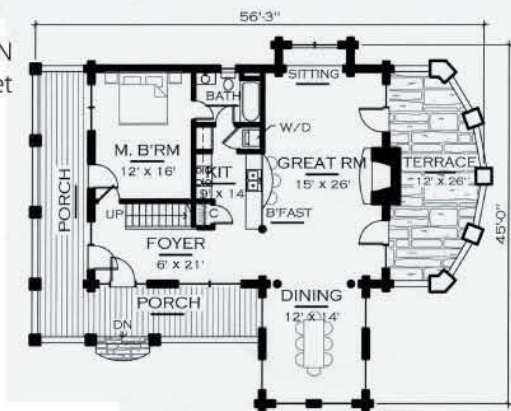

The GETAWAY

MAIN LEVEL PLAN
1,283 Square feet

UPPER LEVEL PLAN
559 Square feet

TOTAL SQUARE FOOTAGE
1,842

1-866-618-6564

*natural
element homes*™