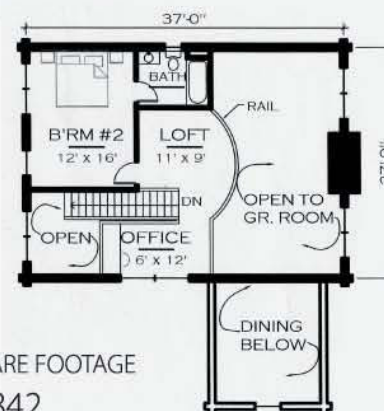

The GETAWAY

MAIN LEVEL PLAN
1,283 Square feet

UPPER LEVEL PLAN
559 Square feet

TOTAL SQUARE FOOTAGE
1,842

1-866-618-6564

*natural
element homes*™