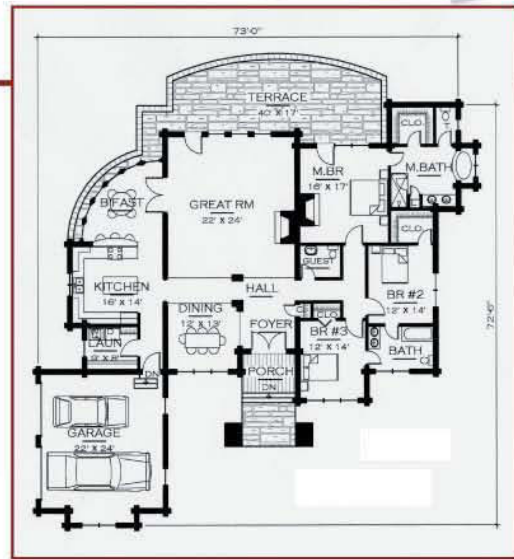

# The YELLOWSTONE

TOTAL SQUARE FOOTAGE  
2,270

1-866-618-6564

*natural  
element homes*™